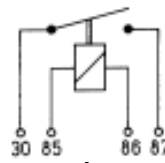

20 201 100

22 400 111

SOCKET 'B'
10 485 008
£0.68

SOCKET 'D'
10 700 005
£0.76

Quantity Discounts ? Please call...

PRESSURE-VACUUM-LEVEL LTD

Unit 9, Lexden Lodge Industrial Estate, Jarvis Brook,
Crowborough, East Sussex, TN6 2EG U.K.