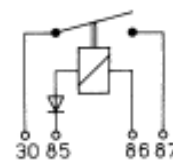

20 201 100

22 400 111

SOCKET 'B'
10 485 008
£0.68

SOCKET 'D'
10 700 005
£0.76

Quantity Discounts ? Please call...

PRESSURE-VACUUM-LEVEL LTD

Unit 9, Lexden Lodge Industrial Estate, Jarvis Brook,
Crowborough, East Sussex, TN6 2EG U.K.

Tel: +44(0)1892 66 44 99 Fax: +44(0)1892 66 36 90

See the Cat at: www.pvl.co.uk

PVL
Switched on to Industry

Micro Relays - 12 & 24Vdc**PVL****12 Volt Micro Relays**

Model	Rating	Description	Socket	Circuit	Price
29 200 006	25 amps	Normally Open	C	S1	2.04
29 200 045	25 amps	Normally Open with diode	C	S3	2.24
29 200 075	25 amps	Normally Open with resistor	C	S2	2.32
29 201 005	15/25 amps	Changeover	C	S4	2.32
29 201 045	15/25 amps	Changeover with diode	C	S6	2.40
29 201 075	15/25 amps	Changeover with resistor	C	S5	2.40