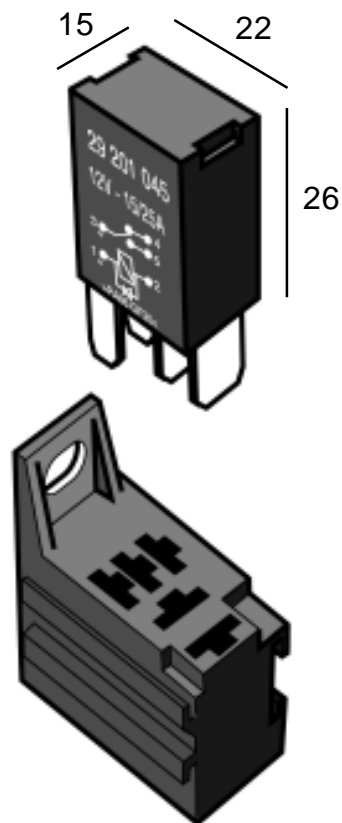

Miniature Relays - 12 & 24Vdc**PVL****12 Volt Miniature Relays**

Model	Rating	Description	Socket	Circuit	Price
20 200 100	30 amps	Normally Open with bracket	B	A	1.88
20 200 001	30 amps	Normally Open with resistor, no bracket	B	B	1.88
22 200 006	40 amps	Normally Open, without bracket	B	A	2.52
22 200 106	40 amps	Normally Open with bracket	B	A	2.52
20 201 100	20/30 amps	Changeover with bracket	B	D	2.52
20 201 101	20/30 amps	Changeover with resistor, & bracket	B	E	2.64
20 201 103	20/30 amps	Changeover with diode & bracket	B	F	2.76
22 205 030	40 amps	Normally Open	D	A	4.52
22 200 111	70 amps	Normally Open with bracket	D	A	5.42

24 Volt Miniature Relays

Model	Rating	Description	Socket	Circuit	Price
20 401 100	10/20 amps	Changeover with bracket	B	D	2.88
20 401 103	10/20 amps	Changeover with diode & bracket	B	F	3.24
20 401 003	10/20 amps	Changeover with diode, no bracket	B	F	3.24
22 400 111	40 amps	Normally Open with bracket	D	A	6.54

Tel: +44(0)1892 66 44 99 Fax: +44(0)1892 66 36 90

See the Cat at: www.pvl.co.uk

PVL
Switched on to Industry

Micro Relays - 12 & 24Vdc**PVL****12 Volt Micro Relays**

Model	Rating	Description	Socket	Circuit	Price
29 200 006	25 amps	Normally Open	C	S1	2.04
29 200 045	25 amps	Normally Open with diode	C	S3	2.24
29 200 075	25 amps	Normally Open with resistor	C	S2	2.32
29 201 005	15/25 amps	Changeover	C	S4	2.32
29 201 045	15/25 amps	Changeover with diode	C	S6	2.40
29 201 075	15/25 amps	Changeover with resistor	C	S5	2.40

24 Volt Micro Relays

Model	Rating	Description	Socket	Circuit	Price
29 401 000	5/10 amps	Changeover	C	S4	2.56
29 401 041	5/10 amps	Changeover with diode	C	S6	2.64

WE CAN CROSS-REFERENCE MOST OTHER
MAKES - PLEASE CALL OUR TECHNICAL
DEPARTMENT FOR ASSISTANCE.