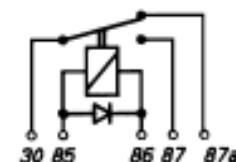

20 201 100

22 400 111

SOCKET 'B'
10 485 008
£0.68

SOCKET 'D'
10 700 005
£0.76

Quantity Discounts ? Please call...

PRESSURE-VACUUM-LEVEL LTD

Unit 9, Lexden Lodge Industrial Estate, Jarvis Brook,
Crowborough, East Sussex, TN6 2EG U.K.