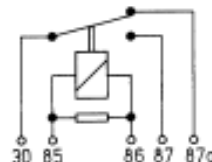

Quantity Discounts ? Please call...

PRESSURE-VACUUM-LEVEL LTD

Unit 9, Lexden Lodge Industrial Estate, Jarvis Brook,
Crowborough, East Sussex, TN6 2EG U.K.

Tel: +44(0)1892 66 44 99 Fax: +44(0)1892 66 36 90

See the Cat at: www.pvl.co.uk

PVL
Switched on to Industry