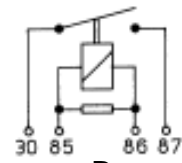

20 201 100

22 400 111

SOCKET 'B'
10 485 008
£0.68

SOCKET 'D'
10 700 005
£0.76

Quantity Discounts ? Please call...

PRESSURE-VACUUM-LEVEL LTD

Unit 9, Lexden Lodge Industrial Estate, Jarvis Brook,
Crowborough, East Sussex, TN6 2EG U.K.