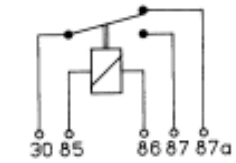

20 201 100

22 400 111

SOCKET 'B'
10 485 008
£0.68

SOCKET 'D'
10 700 005
£0.76

Quantity Discounts ? Please call...

PRESSURE-VACUUM-LEVEL LTD

Unit 9, Lexden Lodge Industrial Estate, Jarvis Brook,
Crowborough, East Sussex, TN6 2EG U.K.