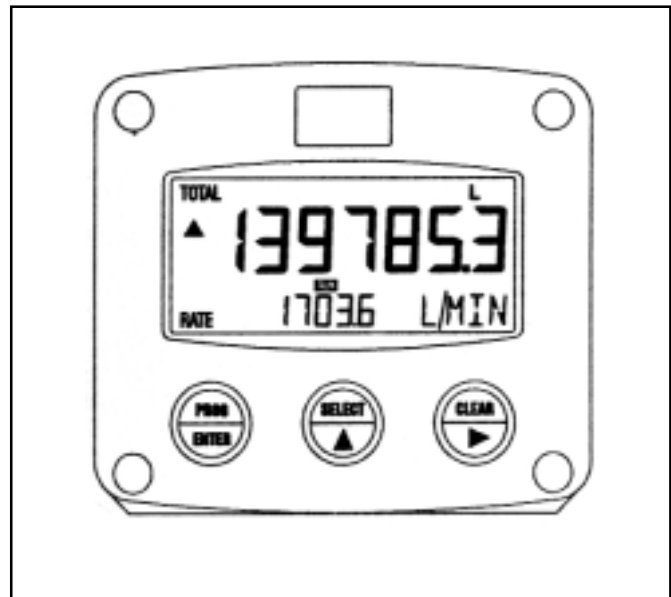

**Digital Display****FW****FEATURES**

- 7 year battery life
- Flow, rate & accumulated total
- Pulsed, volts & 4-20mA inputs
- Optional 5-30V supply module
- Temperature compensated LCD
- Easy to set-up

**OPTIONS**

- EEXia II B T4
- EExd II B T5
- ABS Enclosure
- Batch control

**Technical data**

<b>Display</b>	LCD with seven 17mm digits / eleven 8mm digits
<b>Casing</b>	aluminium casing and stainless steel bolts
<b>Cable glands</b>	1 x M20, 2 x PG9's
<b>Dimensions</b>	130 x 114 x 58mm LxHxD
<b>Operating temperature</b>	-15° - +60°C
<b>External power supply</b>	5-24 VAC/DC / 240VAC / Battery
<b>Output signal</b>	4-20mA